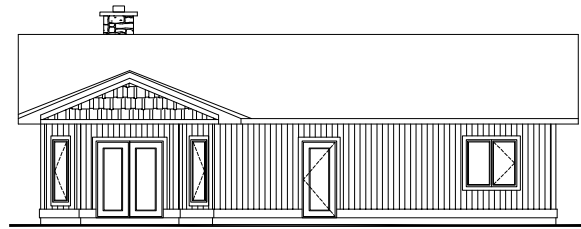

GROUND FLOOR PLAN
1310 SQ.FT.

FRONT ELEVATION

REAR ELEVATION

"THE BENJAMIN"

ARE YOU LOOKING FOR THAT BEAUTIFUL LITTLE RETIREMENT
HOME OR COTTAGE ON THAT LAKE SIDE PROPERTY

1310 SQ. FT. WITH THREE BEDROOMS AND A GREAT OPEN CONCEPT LIVING AREA

COPYRIGHT ©2006

"THE BENJAMIN" PRICING

PRICING SET	\$395.00
INCLUDES 3 NON-REPRODUCIBLE COPIES	
PERMIT SET	\$495.00
INCLUDES 5 NON-REPRODUCIBLE COPIES	
BUILDING SET	\$595.00
INCLUDES 8 NON-REPRODUCIBLE COPIES	
ADDITIONAL SETS	\$75.00
INCLUDES 1 NON-REPRODUCIBLE COPY	