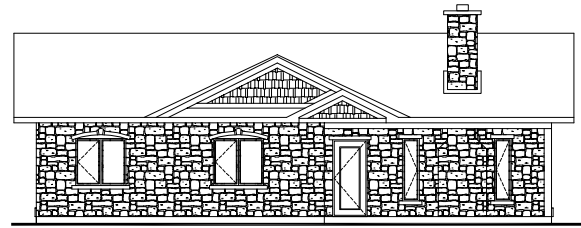

GROUND FLOOR PLAN
1310 SQ.FT.

FRONT ELEVATION

REAR ELEVATION

"THE BENJAMIN"

ARE YOU LOOKING FOR THAT BEAUTIFUL LITTLE RETIREMENT
HOME OR COTTAGE ON THAT LAKE SIDE PROPERTY

1310 SQ. FT. WITH THREE BEDROOMS AND A GREAT OPEN CONCEPT LIVING AREA

COPYRIGHT ©2006

"THE BENJAMIN" PRICING

PRICING SET	\$395.00
INCLUDES 3 NON-REPRODUCIBLE COPIES	
PERMIT SET	\$495.00
INCLUDES 5 NON-REPRODUCIBLE COPIES	
BUILDING SET	\$595.00
INCLUDES 8 NON-REPRODUCIBLE COPIES	
ADDITIONAL SETS	\$75.00
INCLUDES 1 NON-REPRODUCIBLE COPY	