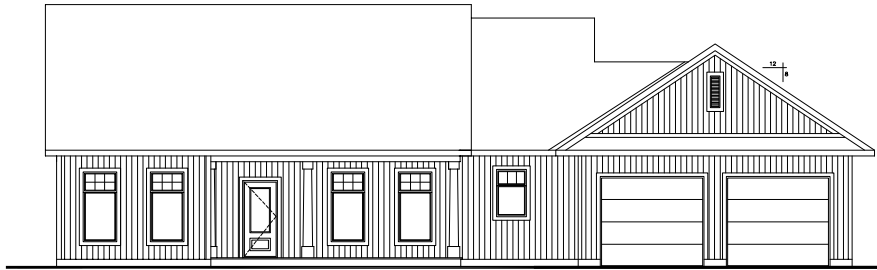

GROUND FLOOR PLAN
 1622 SQ.FT.

"THE WILLEM"

THIS QUANT TWO BEDROOM IS
 IDEAL FOR A RETIRING COUPLE OR A STARTER HOME
 COPYRIGHT © 2006

FRONT ELEVATION

"THE WILLEM" PRICING

PRICING SET	\$395.00
INCLUDES 3 NON-REPRODUCIBLE COPIES	
PERMIT SET	\$495.00
INCLUDES 5 NON-REPRODUCIBLE COPIES	
BUILDING SET	\$595.00
INCLUDES 8 NON-REPRODUCIBLE COPIES	
ADDITIONAL SETS	\$75.00
INCLUDES 1 NON-REPRODUCIBLE COPY	